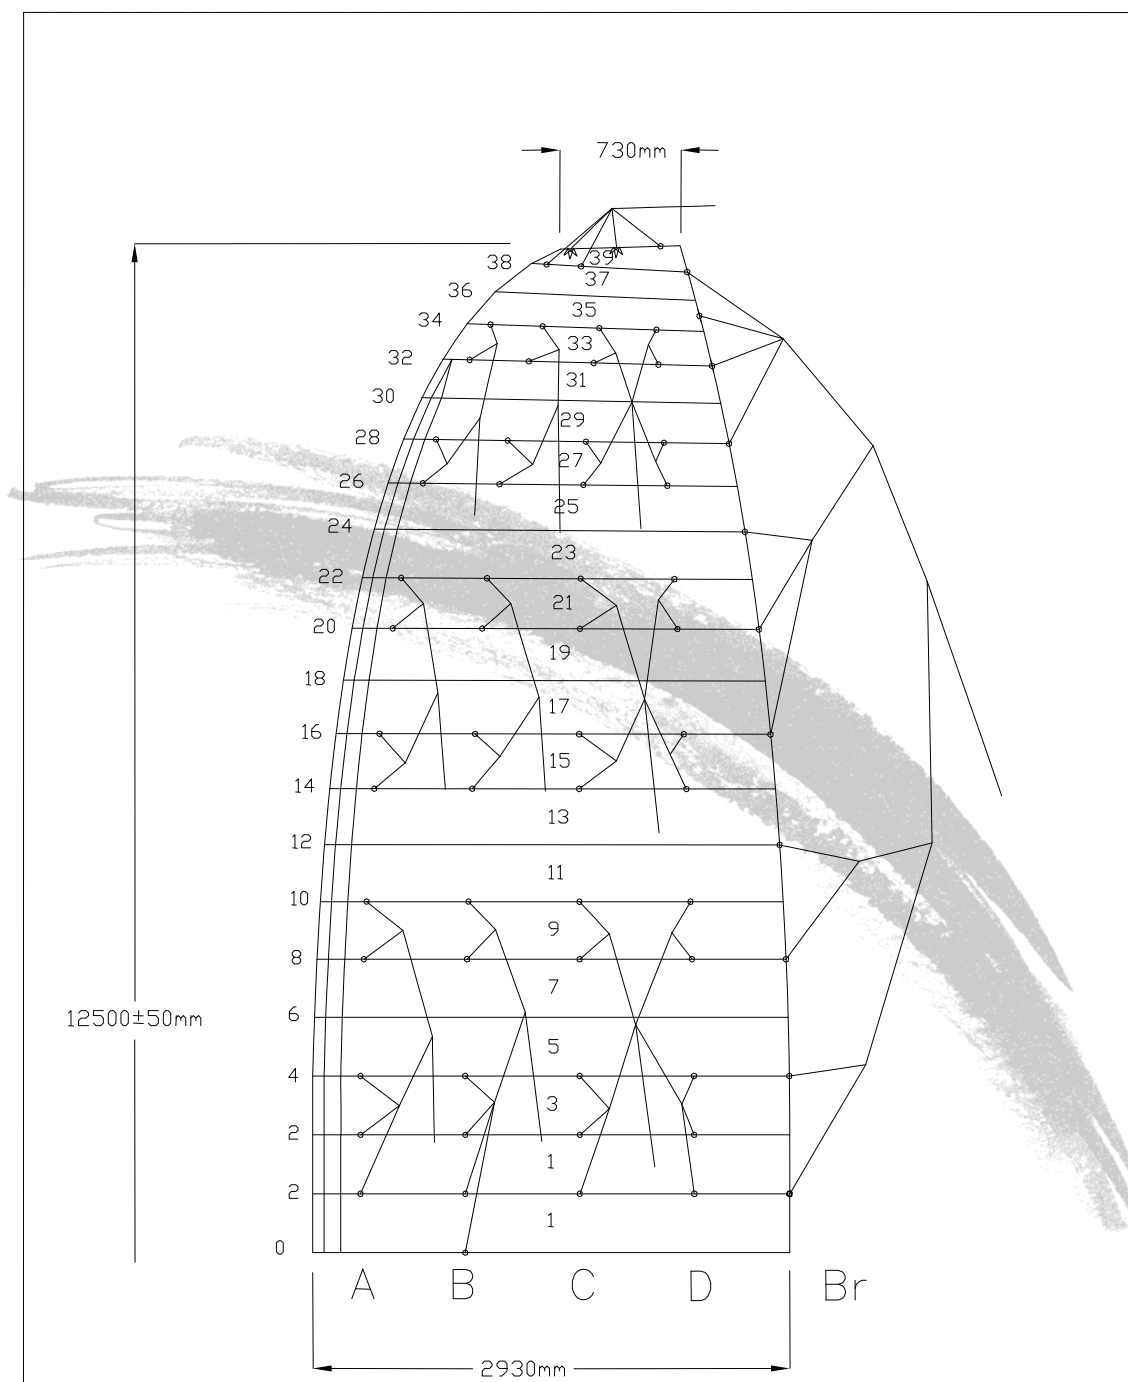

24 KARMA EVO LARGE SKETCHES

* All measurements are in mm

Drawn by Adam Wechsler	Part N	Toll ±10	
Date 14.05.14	Name	Drawing N	
Scale	Lines sketch		
Approved Anatoly Cohn			
APCO Aviation LTD. 		Product Karma EVO "L"	Revision 0